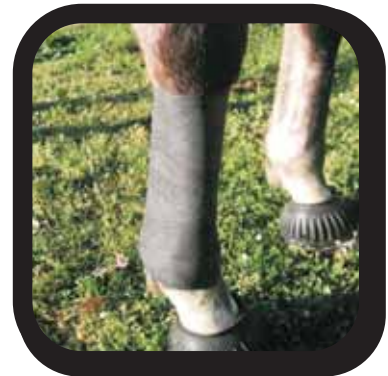

Shipper size:

Cipla-Band 5: 36 units per carton

Cipla-Band 7.5: 24 units per carton

Cipla-Band 10: 18 units per carton

Cipla Vet (Pty) Ltd.

Co. Reg. No. 2001/017471/07

PO Box 1096, Durbanville, 7551

Tel: 0861 115 037

Fax: 0861 115 038